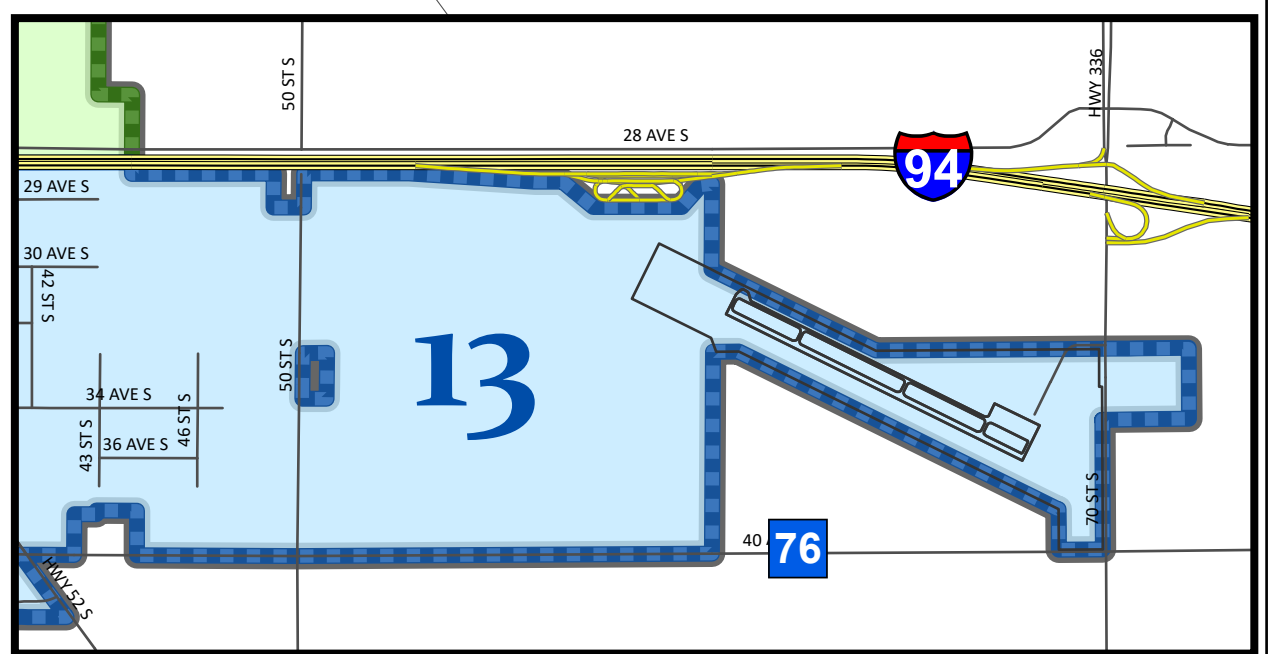

# City of Moorhead Wards - Precincts and Polling Locations

Ward	Precinct	Polling Location	Address
1	1	St Francis de Sales Church	601 15th AVE N
1	2	St Francis de Sales Church	601 15th AVE N
1	3	Hjemkomst Center	202 1st AVE N
2	4	Cullen Hockey Center	707 Main AVE SE
2	5	Lutheran Church of Christ the King	1900 14th ST S
2	6	MSUM Campus (Comstock Memorial Union)	615 14th ST S
2	7	Triumph Lutheran Brethren Church	2901 20th ST S
3	8	Concordia College (Memorial Auditorium - Birkeland Lounge)	1117 7th ST S
3	9	Ignite Church	925 30th AVE S
3	10	Trollwood Bluestem	801 50th AVE SW
4	11	Brookdale Baptist Church	1401 40th AVE S
4	12	Lutheran Church of the Good Shepherd	4000 28th ST S
4	13	Calvary Church at Village Green	2801 Village Green Blvd

## Legend

- Wards and Precincts and Polling Locations
- 1** Precinct Number
- ★ Polling Locations
- ( 1 )** Precinct Polling Location Number
-  Ward 1
-  Ward 2
-  Ward 3
-  Ward 4
-  City Limits

Airport Inset 