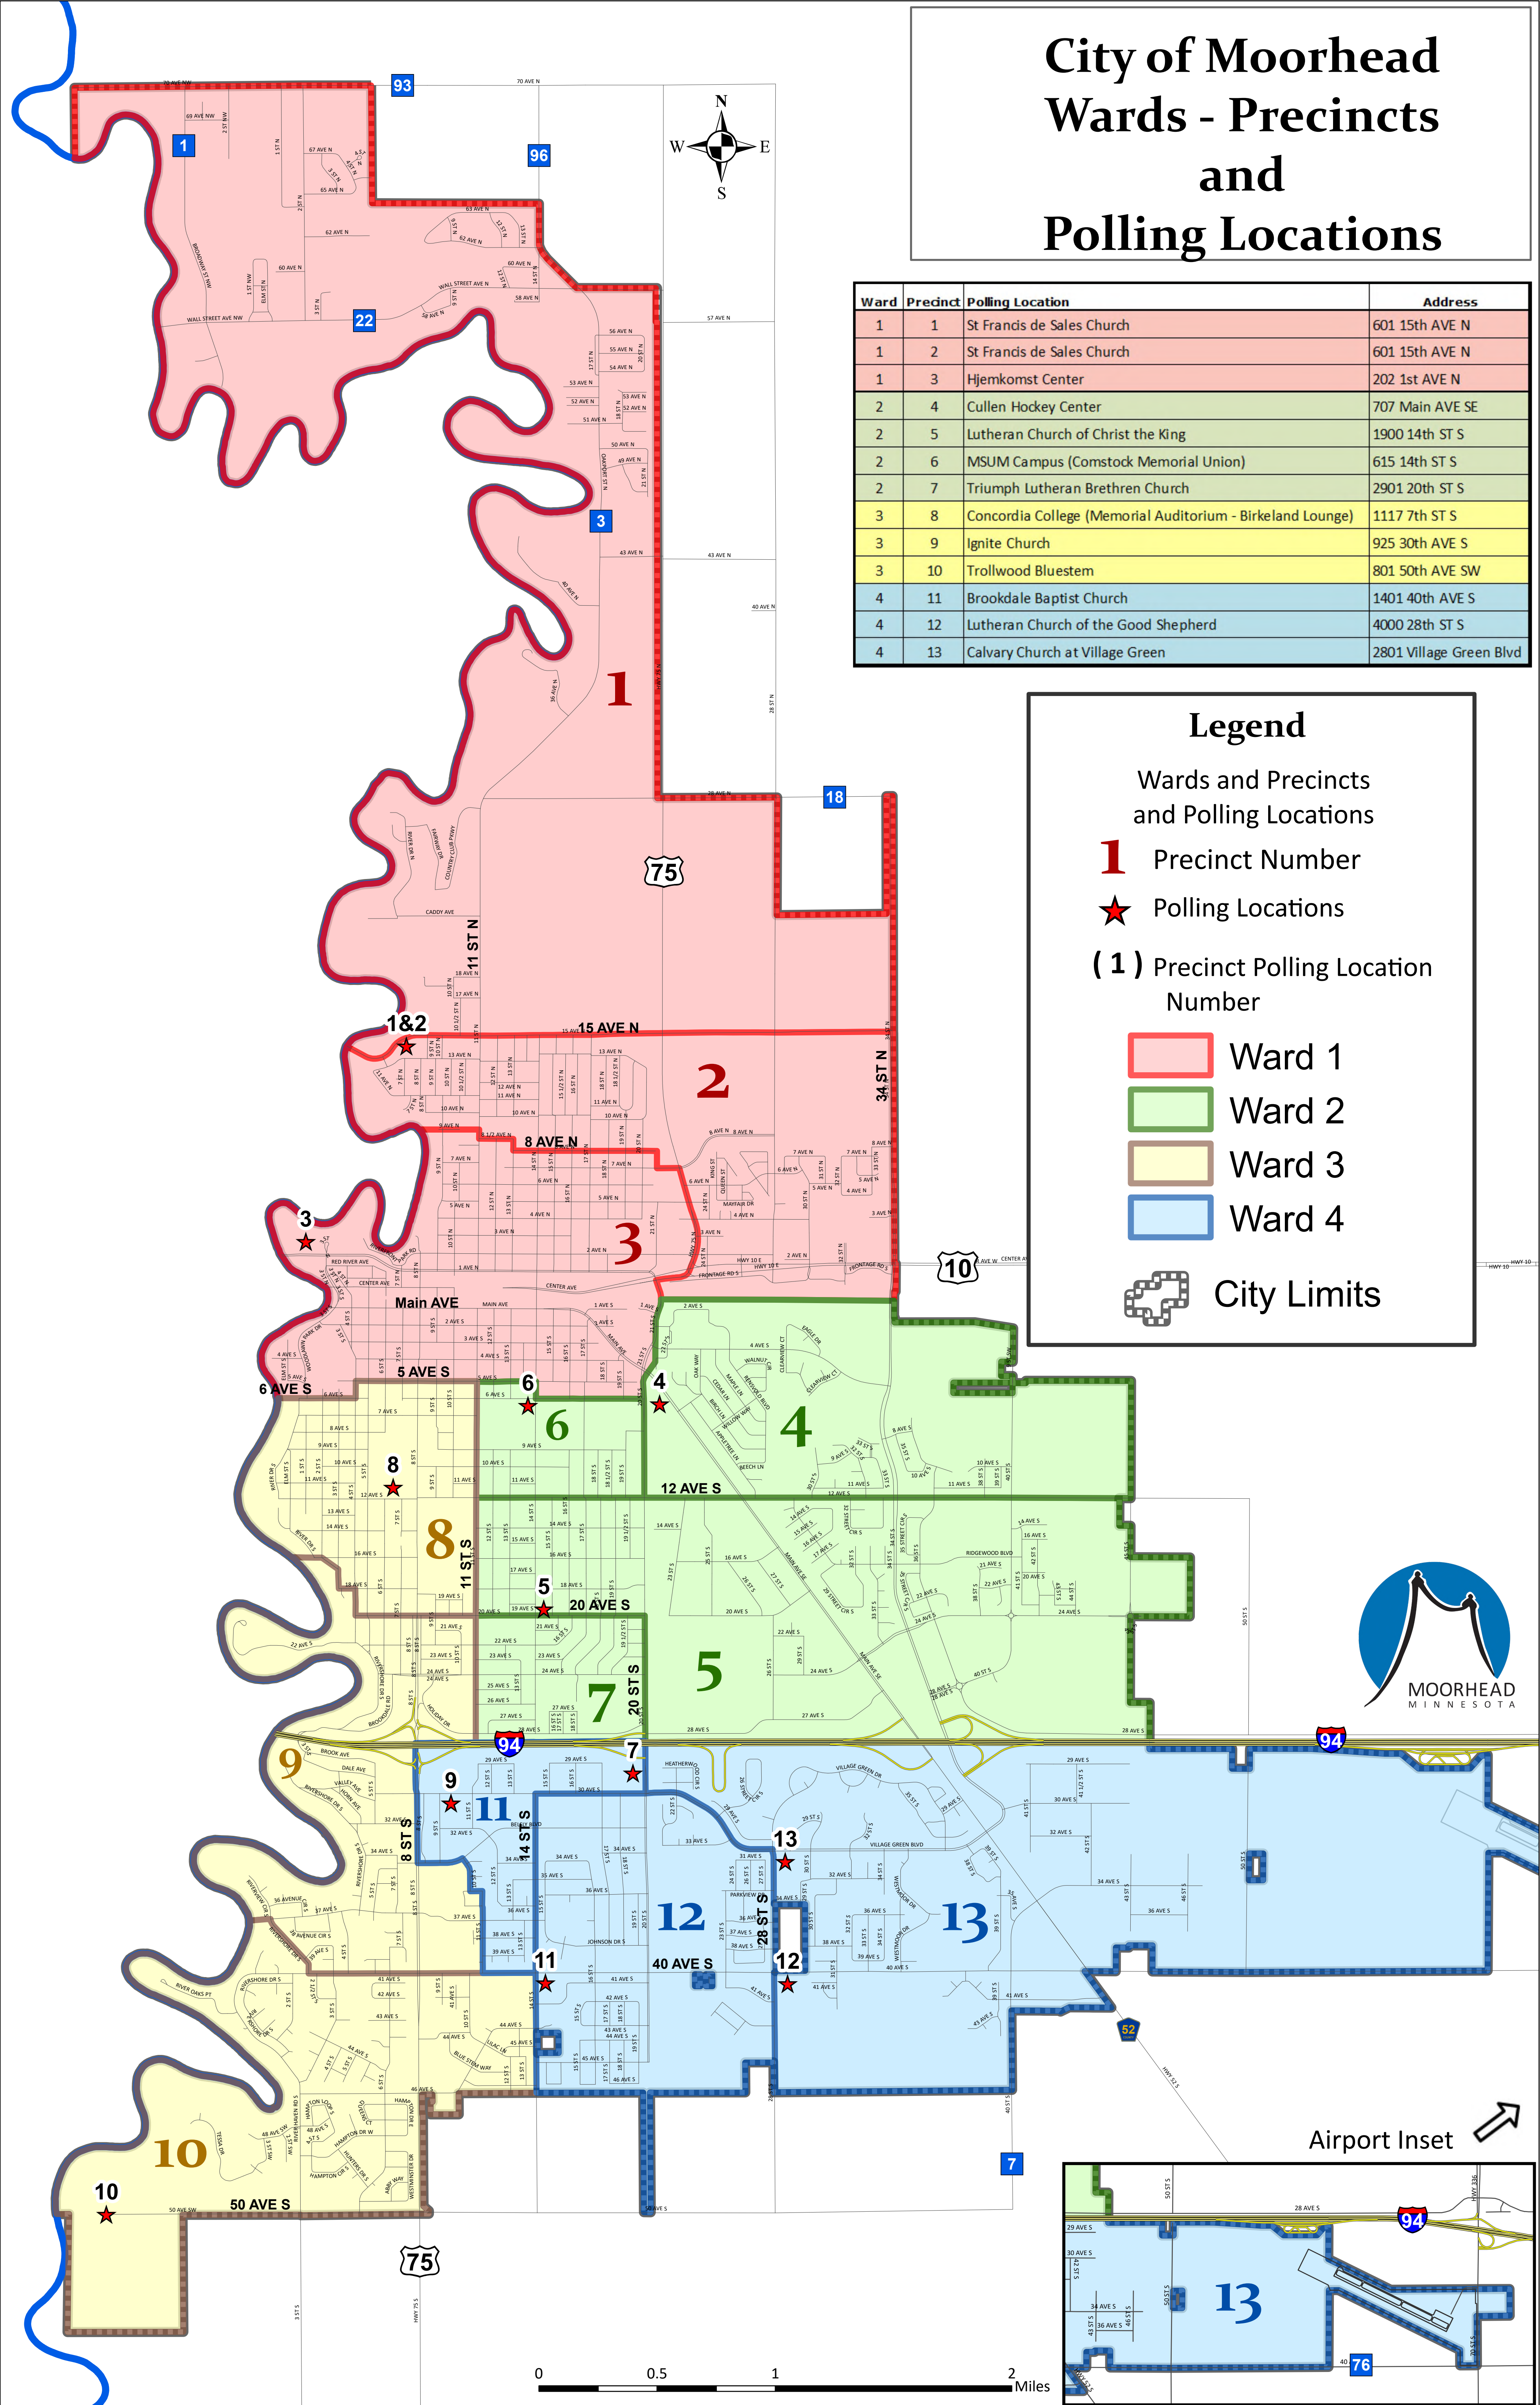

# City of Moorhead Wards - Precincts and Polling Locations

Ward	Precinct	Polling Location	Address
1	1	St Francis de Sales Church	601 15th AVE N
1	2	St Francis de Sales Church	601 15th AVE N
1	3	Hjemkomst Center	202 1st AVE N
2	4	Cullen Hockey Center	707 Main AVE SE
2	5	Lutheran Church of Christ the King	1900 14th ST S
2	6	MSUM Campus (Comstock Memorial Union)	615 14th ST S
2	7	Triumph Lutheran Brethren Church	2901 20th ST S
3	8	Concordia College (Memorial Auditorium - Birkeland Lounge)	1117 7th ST S
3	9	Ignite Church	925 30th AVE S
3	10	Trollwood Bluestem	801 50th AVE SW
4	11	Brookdale Baptist Church	1401 40th AVE S
4	12	Lutheran Church of the Good Shepherd	4000 28th ST S
4	13	Calvary Church at Village Green	2801 Village Green Blvd

## Legend

- Wards and Precincts and Polling Locations
- 1** Precinct Number
- ★ Polling Locations
- ( 1 )** Precinct Polling Location Number
-  Ward 1
-  Ward 2
-  Ward 3
-  Ward 4
-  City Limits

Airport Inset 

0 0.5 1 2 Miles