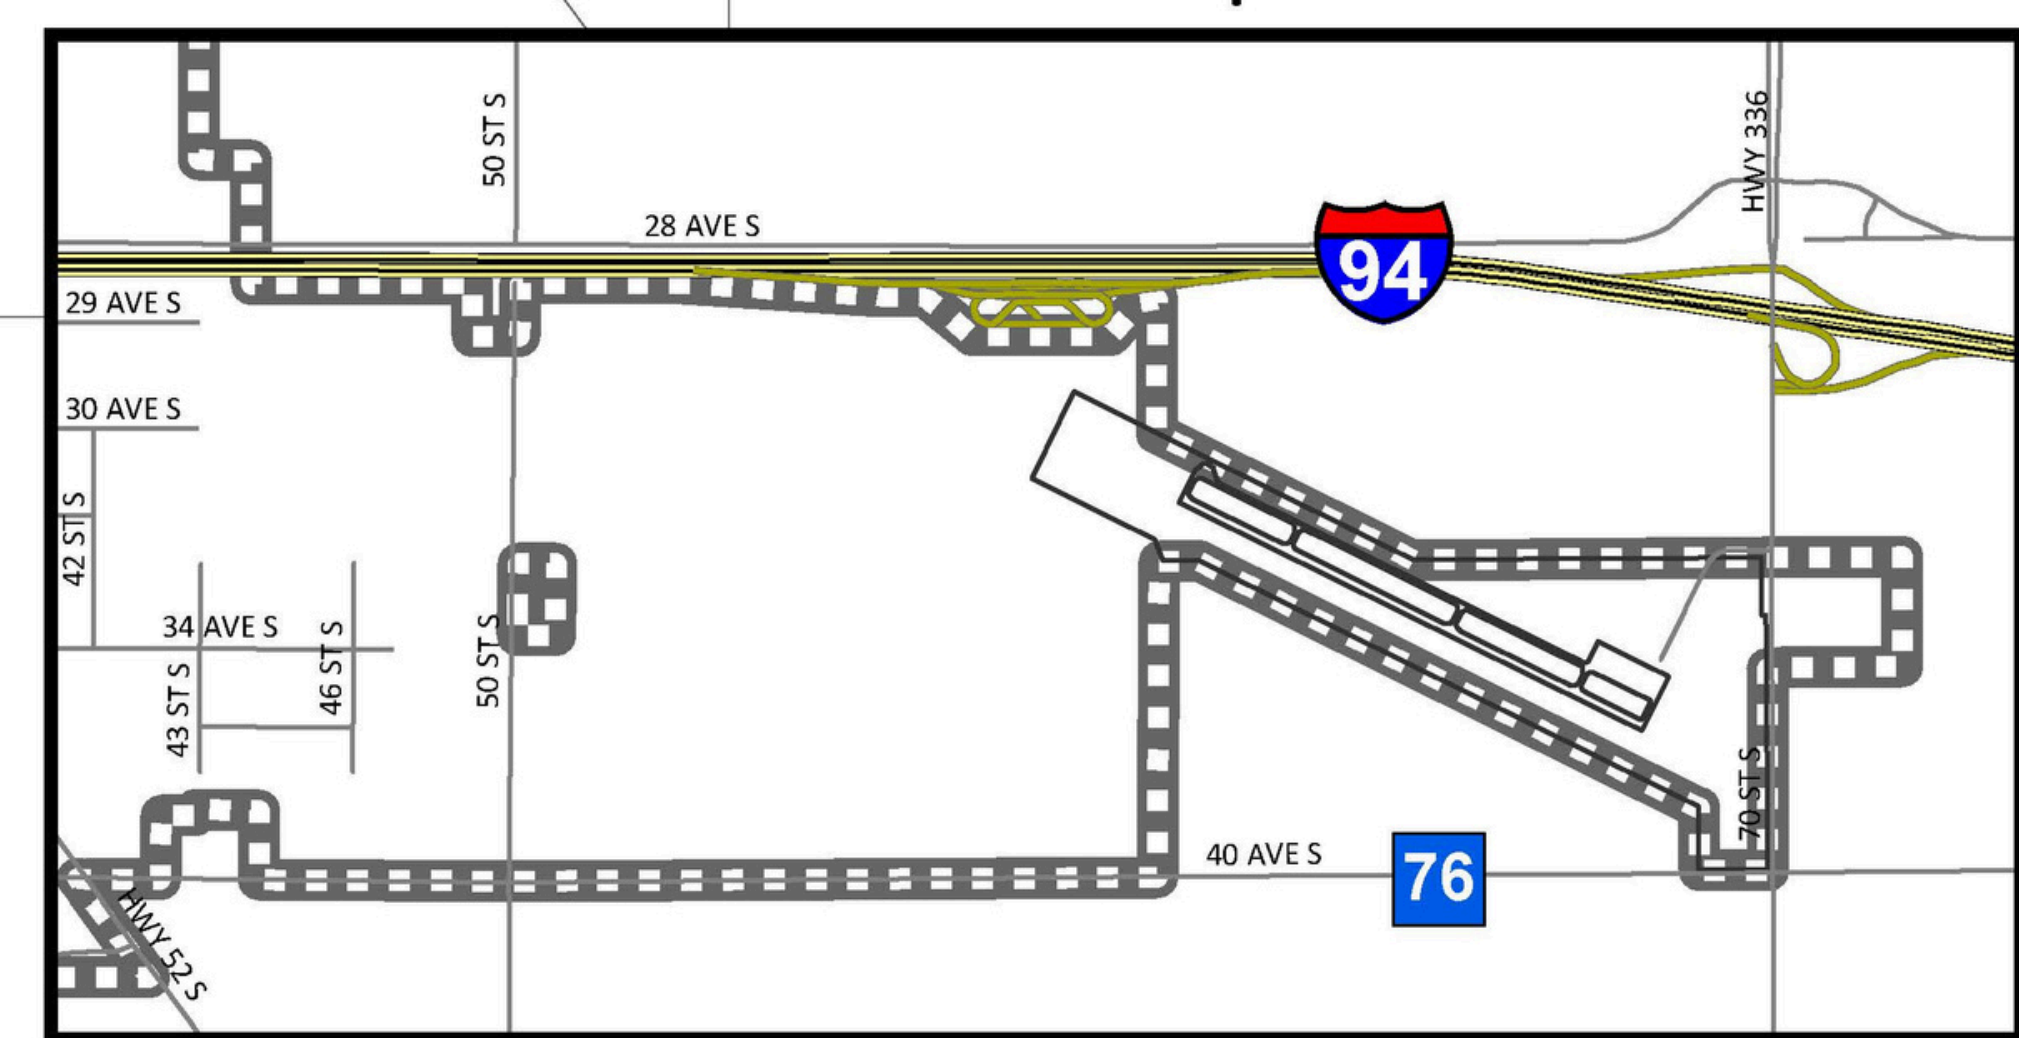

Recycling Drop Off Locations

- 1** * * Public Works Facility
700 15 AVE N
- 2** * * Woodlawn Point
418 ELM ST S
- 3** * * Ken's Sanitation (West Side)
Cardboard Only
2010 28 AVE S
- 4** * * Oakport Compost
Collection Site
809 58 AVE N
* Grass and Leaves ONLY
- 5** * * Clay County Resource
Recovery Center
3322 15 AVE N
- 6** * * Village Green Compost
Collection Site
2298 PARKVIEW DR
* Grass and Leaves ONLY

City Limits

Airport Inset

0 0.25 0.5 1 1.5 2 Miles