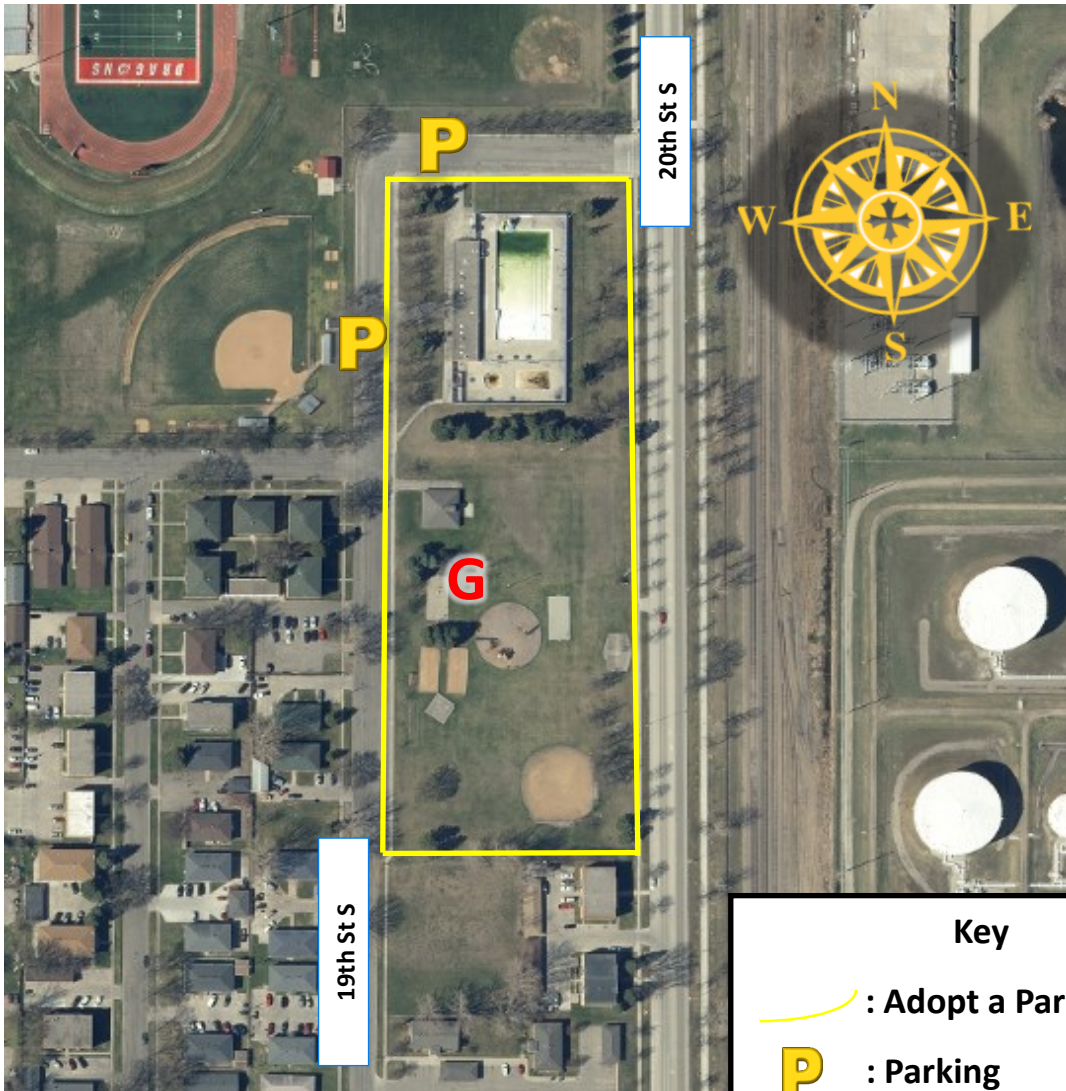

Zone Details

The park is bordered by Ridgewood Blvd and 32nd St S with fencing and trees also serving as a border on the southern end.

Recommended Parking: Parking is available in the parking lot off of 32nd St S.

Parks and Recreation

1300 15th Ave N | Moorhead, MN 56560 | 218.299.5340

Adopt a Park: River Oaks

Zone Details

The park is bordered by 20th St with the Red River on its northern end.

Recommended Parking: Parking is available at the end of 20th St.

Key	
	: Adopt a Park zone
	: Parking
	: Garbage Drop-off

Parks and Recreation

1300 15th Ave N | Moorhead, MN 56560 | 218.299.5340

Adopt a Park: Romkey

Zone Details

The park is bordered by 19th and 20th St S with trees on its southern end.