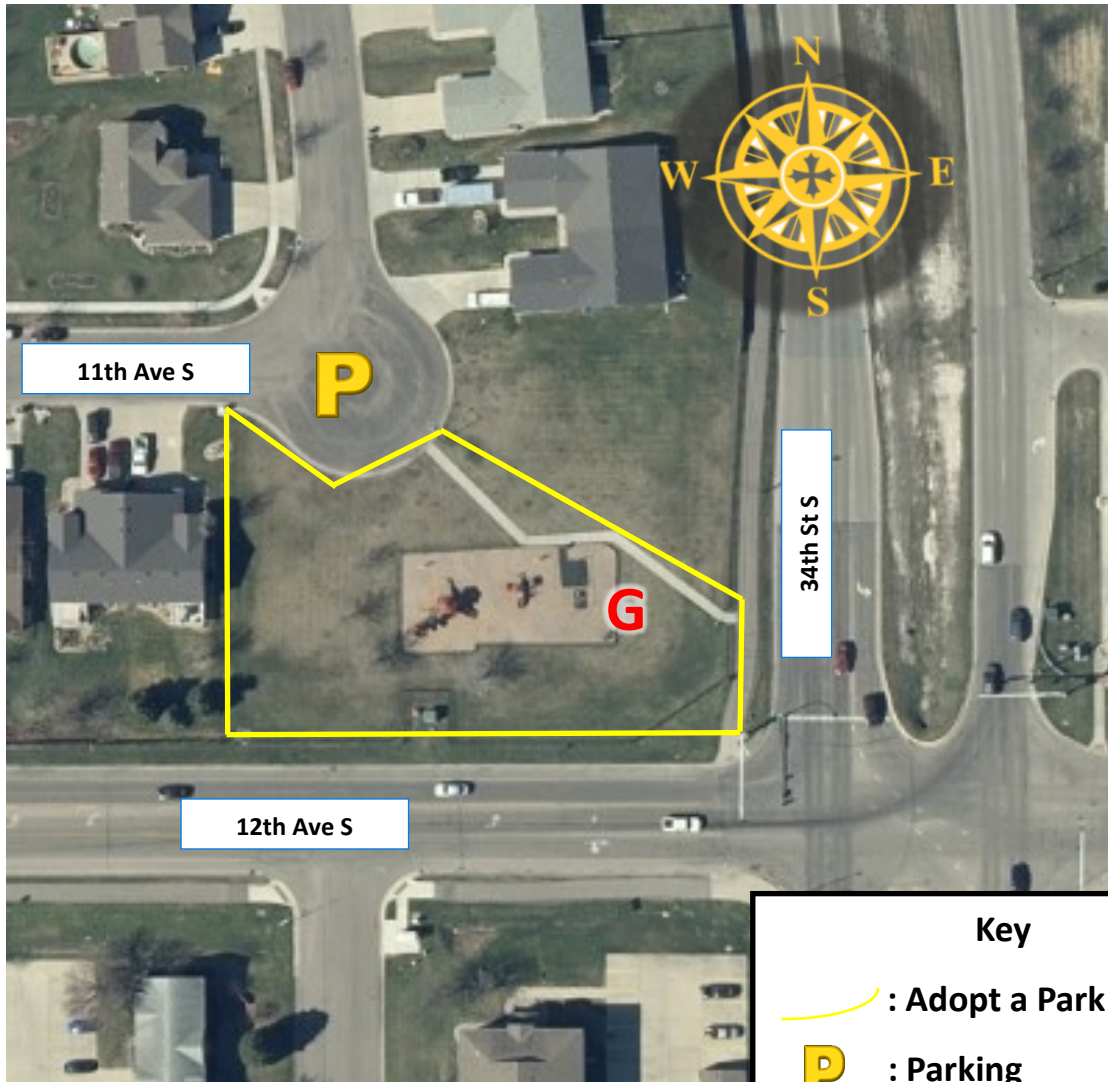

Parks and Recreation

1300 15th Ave N | Moorhead, MN 56560 | 218.299.5340

Adopt a Park: The Meadows

Zone Details

The park is bordered by 12th Ave S and 34th St S with the 11th Ave S parking loop on its northern end.

Recommended Parking: Parking is available in the 11th Ave S parking loop.

Adopted by:

Acres: 1

Garbage: Tied and placed inside the garbage cans in the park. Please notify Moorhead Parks and Recreation of location when complete with the clean up to have garbage bags picked up: parkandrec@moorheadmn.gov

Key	
	: Adopt a Park zone
	: Parking
	: Garbage Drop-off