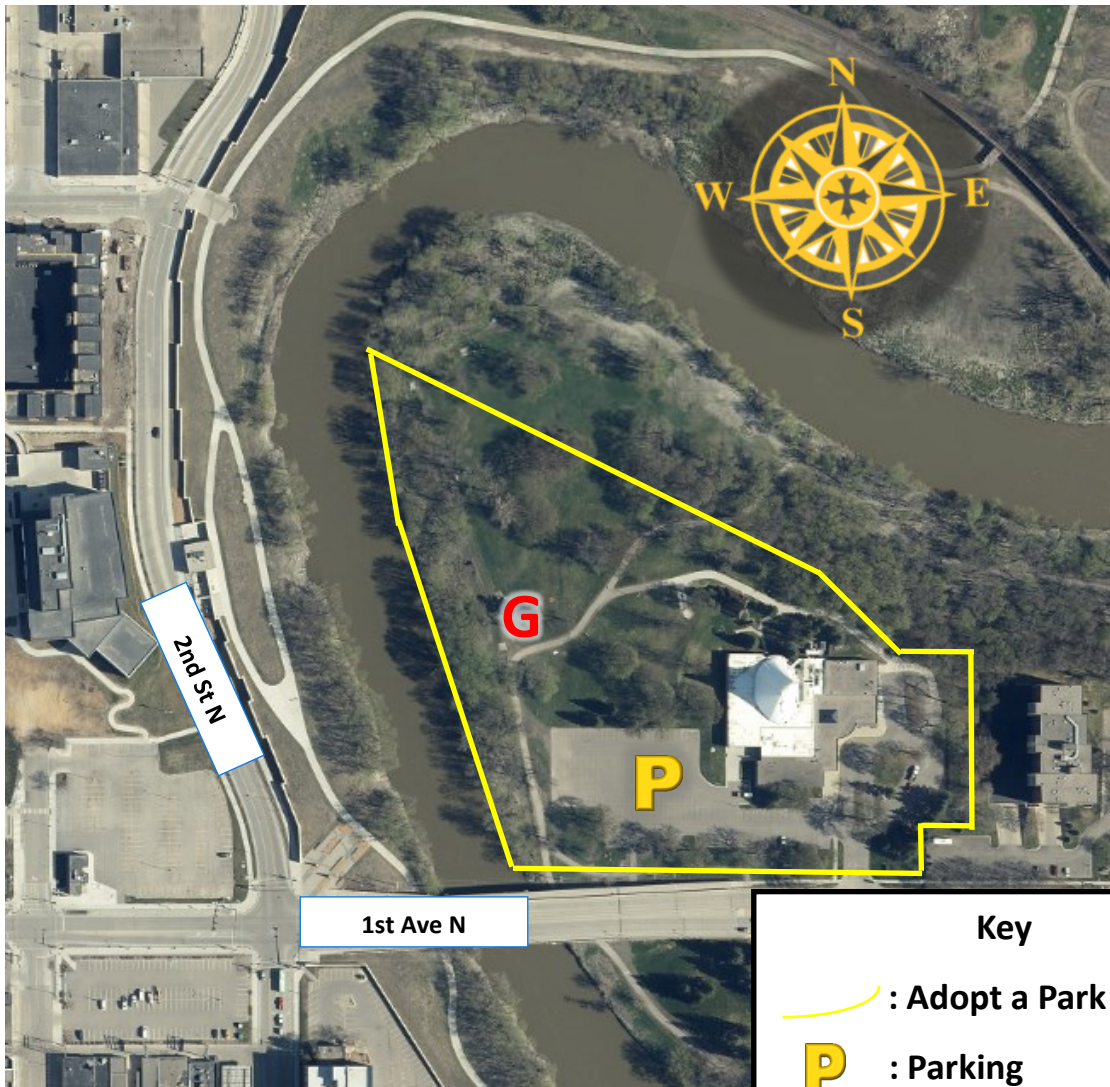

Recommended Parking: Parking is available in the parking lot on the parks western end.

Adopted by:

Acres: 1.5

Garbage: Tied and placed inside the garbage cans in the park. Please notify Moorhead Parks and Recreation of location when complete with the clean up to have garbage bags picked up: parkandrec@moorheadmn.gov

Key	
	: Adopt a Park zone
	: Parking
	: Garbage Drop-off

Parks and Recreation

1300 15th Ave N | Moorhead, MN 56560 | 218.299.5340

Adopt a Park: Viking Ship

Key	
	: Adopt a Park zone
	: Parking
	: Garbage Drop-off

Zone Details

The park is bordered by 1st Ave N and the Red River with the Hjemkomst Center on the eastern end.

Recommended Parking: Parking is available in the Hjemkomst Center parking lot.

Adopted by:

Acres: 11