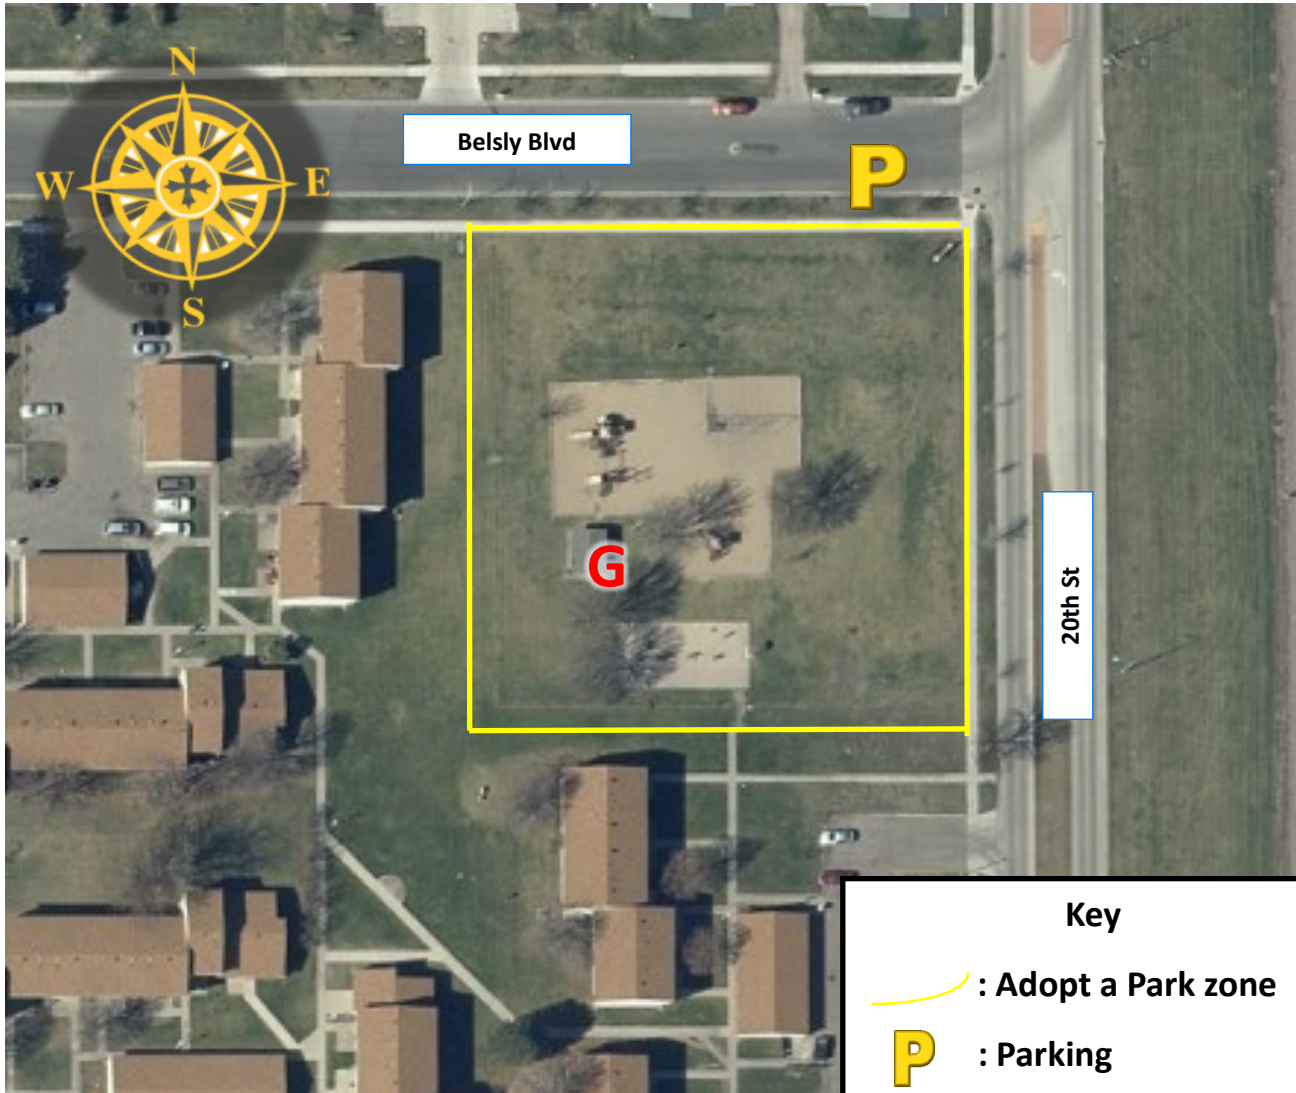

Parks and Recreation

1300 15th Ave N | Moorhead, MN 56560 | 218.299.5340

Adopt a Park: Northeast

Key	
	: Adopt a Park zone
	: Parking
	: Garbage Drop-off

Zone Details

The park is bordered on all ends by 7th and 8th Ave N, as well as 18th and 19th St N.

Recommended Parking: Parking is available on 8th Ave N as well as 18th St N.

Adopted by:

Acres: 2

Garbage: Tied and placed inside the garbage cans in the park. Please notify Moorhead Parks and Recreation of location when complete with the clean up to have garbage bags picked up: parkandrec@moorheadmn.gov

Parks and Recreation

1300 15th Ave N | Moorhead, MN 56560 | 218.299.5340

Adopt a Park: Queens

Zone Details

The park is bordered by Belsly Blvd and 20th St with housing on its southern and western ends.

Recommended Parking: Parking is available on Belsly Blvd.

Zone Details

The park is bordered by Ridgewood Blvd and 32nd St S with fencing and trees also serving as a border on the southern end.

Recommended Parking: Parking is available in the parking lot off of 32nd St S.