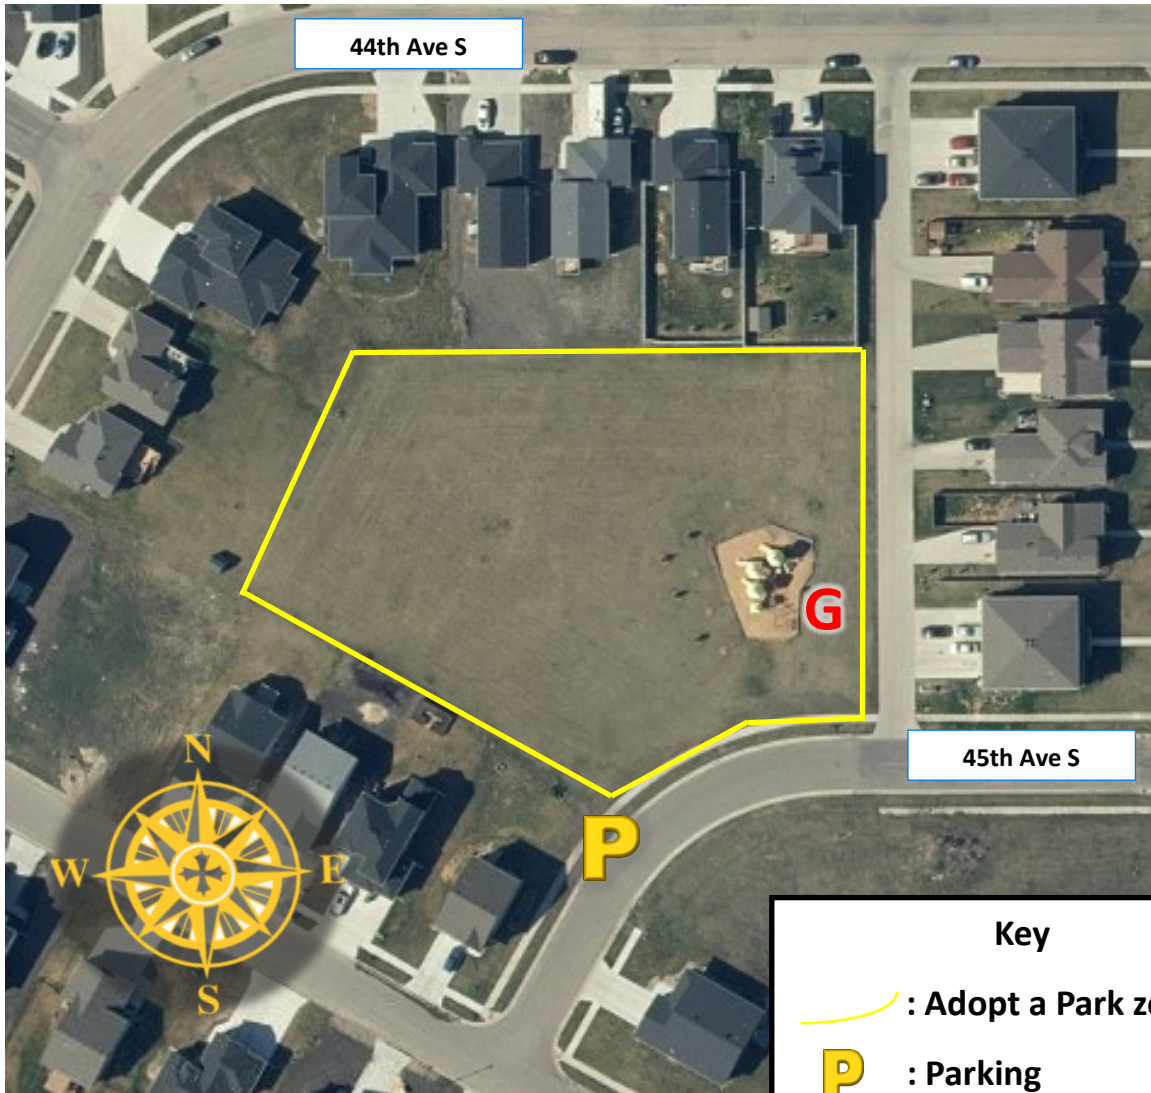

Parks and Recreation

1300 15th Ave N | Moorhead, MN 56560 | 218.299.5340

Adopt a Park: Stonemill

Key	
	: Adopt a Park zone
	: Parking
	: Garbage Drop-off

Zone Details

The park is bordered by 45th Ave S with housing and fences also serving as boundaries.

Recommended Parking: Parking is available on 45th Ave S.

Adopted by:

Acres: 1.5

Garbage: Tied and placed inside the garbage cans in the park. Please notify Moorhead Parks and Recreation of location when complete with the clean up to have garbage bags picked up: parkandrec@moorheadmn.gov