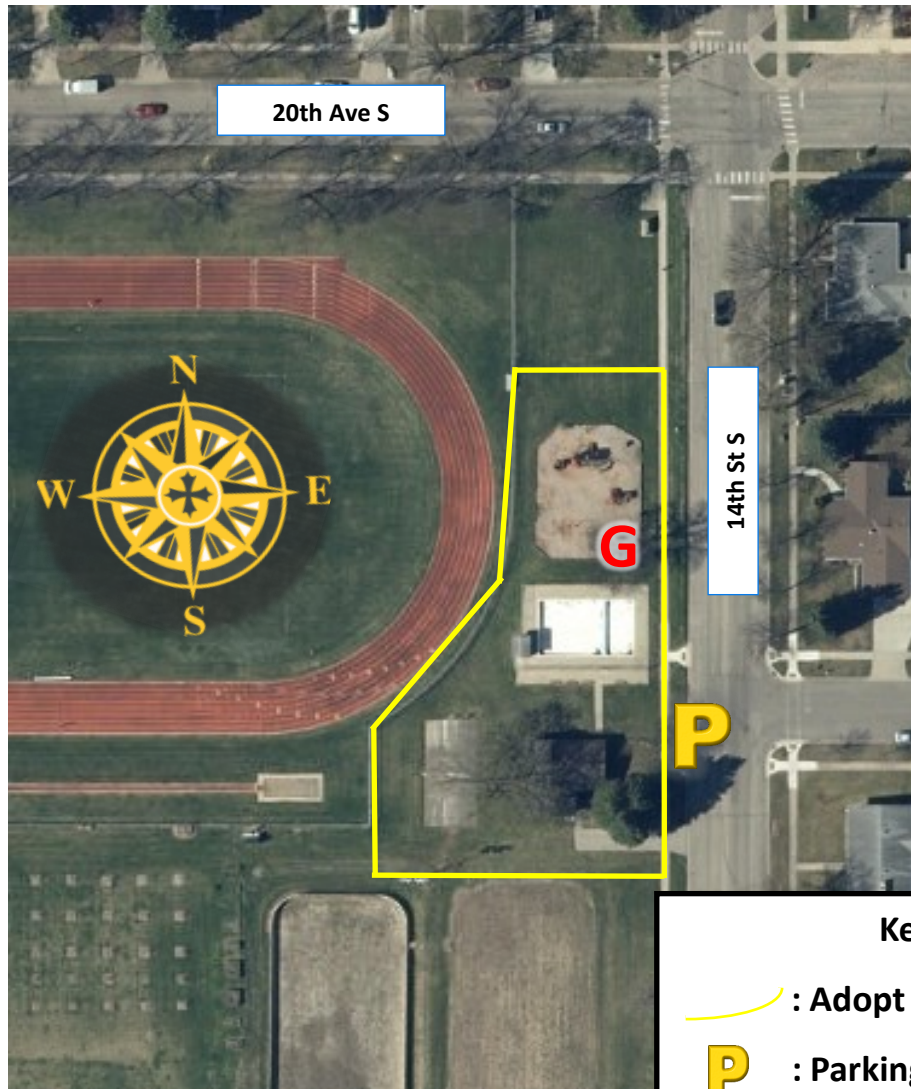

Parks and Recreation

1300 15th Ave N | Moorhead, MN 56560 | 218.299.5340

Adopt a Park: South

Zone Details

The park is bordered by 14th St S and track fencing.

Recommended Parking: Parking is available on 14th St S.

Adopted by:

Acres: 1

Garbage: Tied and placed inside the garbage cans in the park. Please notify Moorhead Parks and Recreation of location when complete with the clean up to have garbage bags picked up: parkandrec@moorheadmn.gov

Key

- : Adopt a Park zone
- **P** : Parking
- **G** : Garbage Drop-off