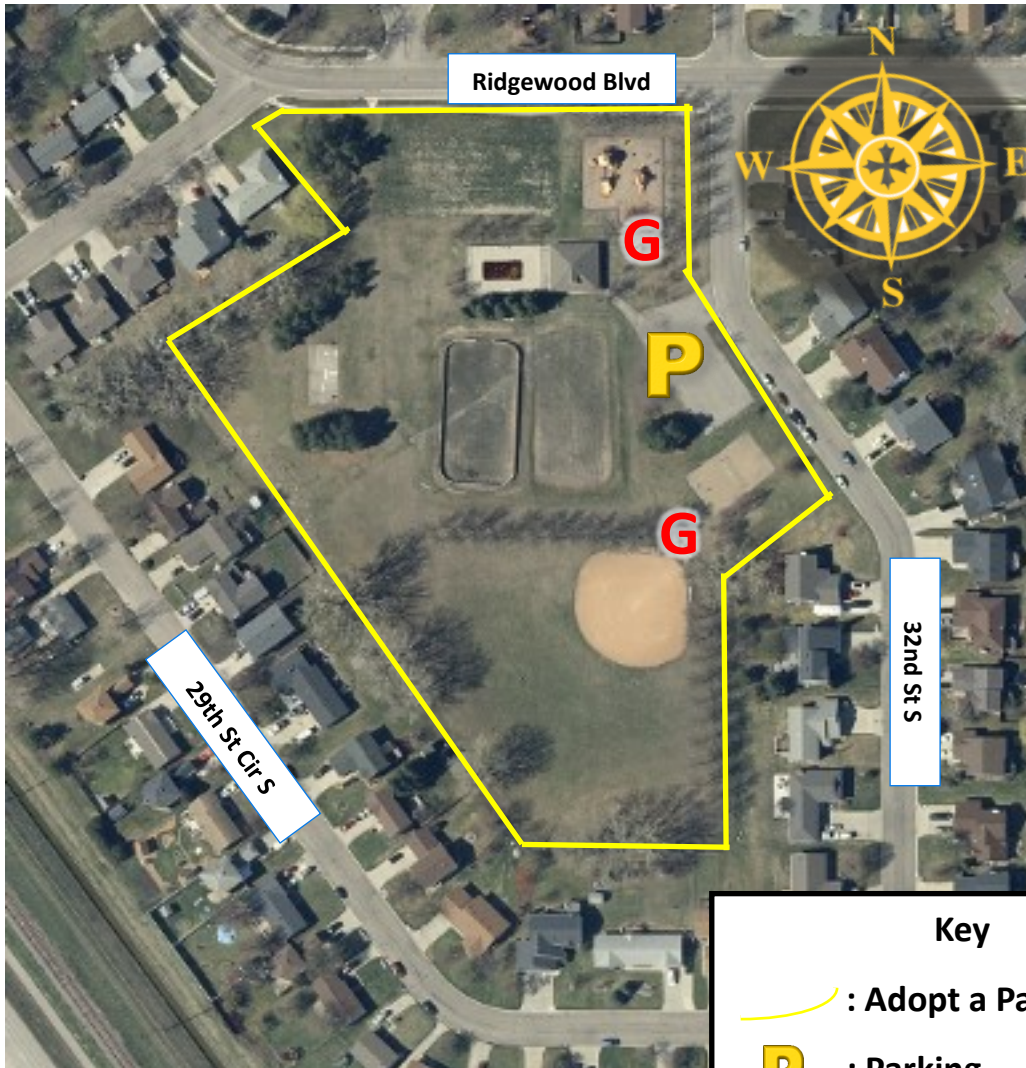

Parks and Recreation

1300 15th Ave N | Moorhead, MN 56560 | 218.299.5340

Adopt a Park: Ridgewood

Key

- : Adopt a Park zone
- **P** : Parking
- **G** : Garbage Drop-off

Zone Details

The park is bordered by Ridgewood Blvd and 32nd St S with fencing and trees also serving as a border on the southern end.

Recommended Parking: Parking is available in the parking lot off of 32nd St S.

Adopted by:

Acres: 6.5

Garbage: Tied and placed inside the garbage cans in the park. Please notify Moorhead Parks and Recreation of location when complete with the clean up to have garbage bags picked up: parkandrec@moorheadmn.gov