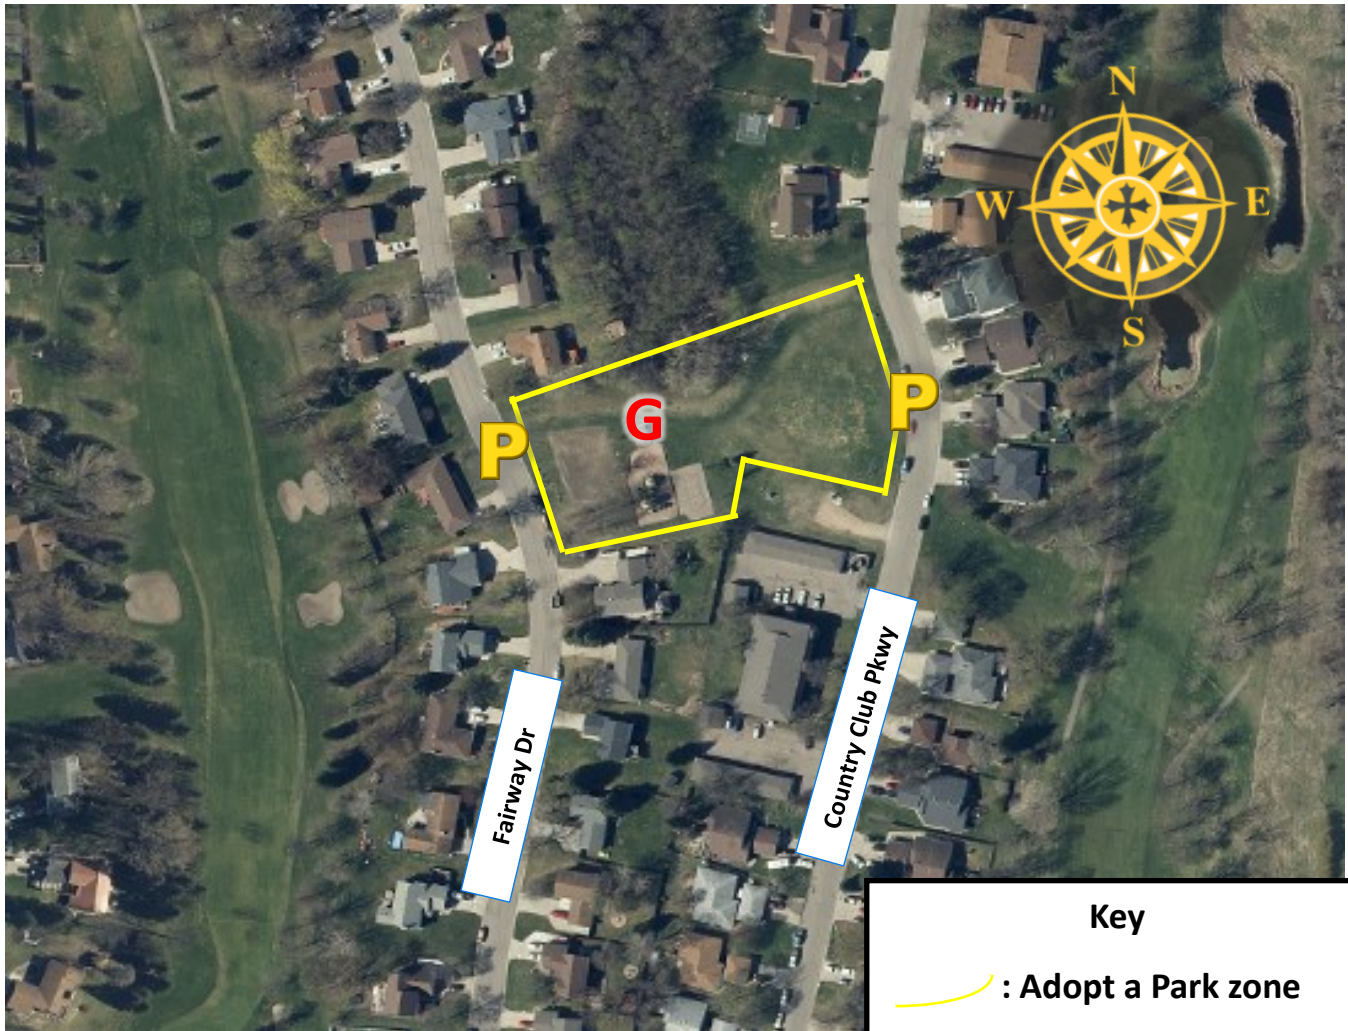

Recommended Parking: Parking is available on 38th Ave S.

Adopted by:

Acres: 14

Garbage: Tied and placed inside the garbage cans in the park. Please notify Moorhead Parks and Recreation of location when complete with the clean up to have garbage bags picked up: parkandrec@moorheadmn.gov

Adopt a Park: Voll

Zone Details

The park is bordered by Fairway Dr and Country Club Pkwy with housing and trees on the northern and southern ends.

Recommended Parking: Parking is available on Fairway Dr and Country Club Pkwy.